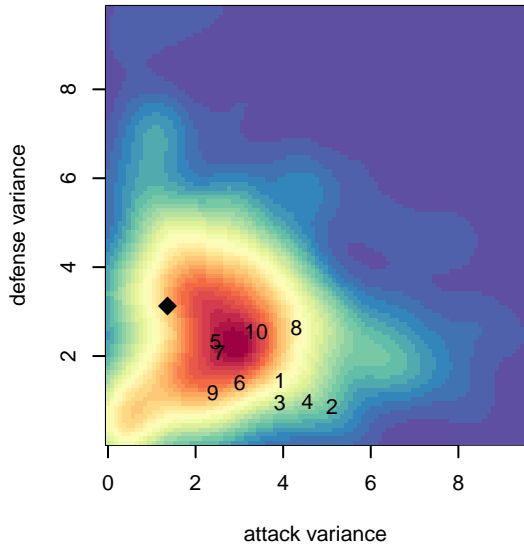

FPSC Fury White B04

Franklin Pierce SC
 Tacoma, WA
 B04 total strength=219
 attack=0.16 defense=0.11
 fall league = PSPL Classic 1 U11
 spr league = Spr PSPL Classic 2 U11

alt names used:
 FPSC FURY B04 WHITE ()
 FPSC Fury B04 White
 FPSC Fury B04 White
 FPSC Fury B04 White
 FPSC Fury B04 White
 FPSC Fury B04 White
 FURYB04WHITE (USA)

FPSC Fury White B04
 Dots are actual minus expected GF (blue circles) and GA (red triangles).
 Blue line is smoothed change in attack strength. Red is smoothed change in defense strength.

**attack and defense variance (black dot)
relative to other teams
and top 10 in region**