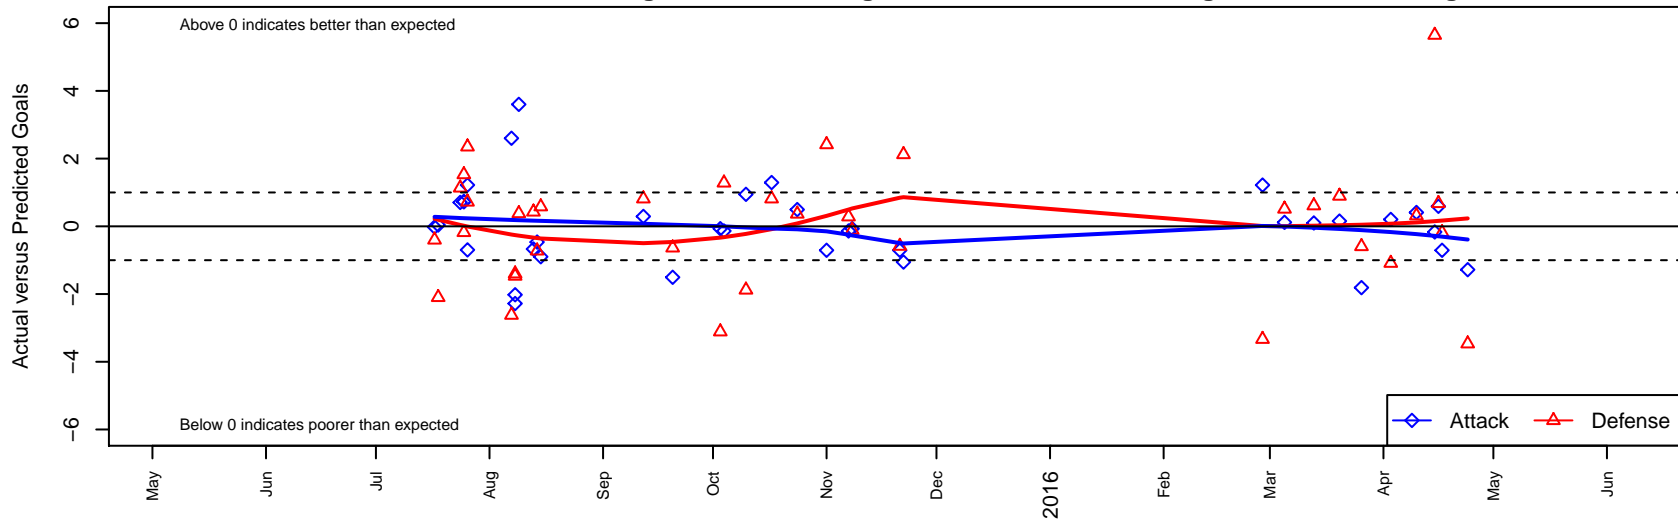

FPSC Fury White B04

Franklin Pierce SC
 Tacoma, WA
 B04 total strength=219
 attack=0.16 defense=0.11
 fall league = PSPL Classic 1 U11
 spr league = Spr PSPL Classic 2 U11

alt names used:
 FPSC FURY B04 WHITE ()
 FPSC Fury B04 White
 FPSC Fury B04 White
 FPSC Fury B04 White
 FPSC Fury B04 White
 FPSC Fury B04 White
 FURYB04WHITE (USA)

Venues played:
 2015 KITG BU11 Red
 2015 Crossfire Select BU11 Silver
 2015 Blast Off BU11 B
 2015 Bigfoot Group A U11
 2015 PSPL Classic 1 U11
 2015 Spr PSPL Classic 2 U11
 2015 WA Cup BU11 Gold/Silver U11

FPSC Fury White B04
 Dots are actual minus expected GF (blue circles) and GA (red triangles).
 Blue line is smoothed change in attack strength. Red is smoothed change in defense strength.

**attack and defense variance (black dot)
relative to other teams
and top 10 in region**