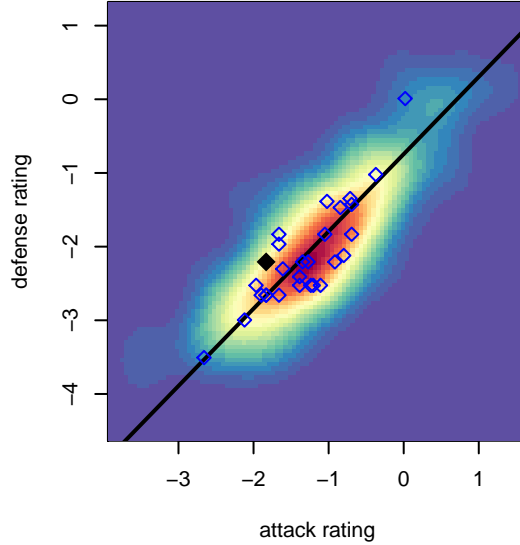

**attack and defense rating
relative to others at age
and all opponents in last 13 months**