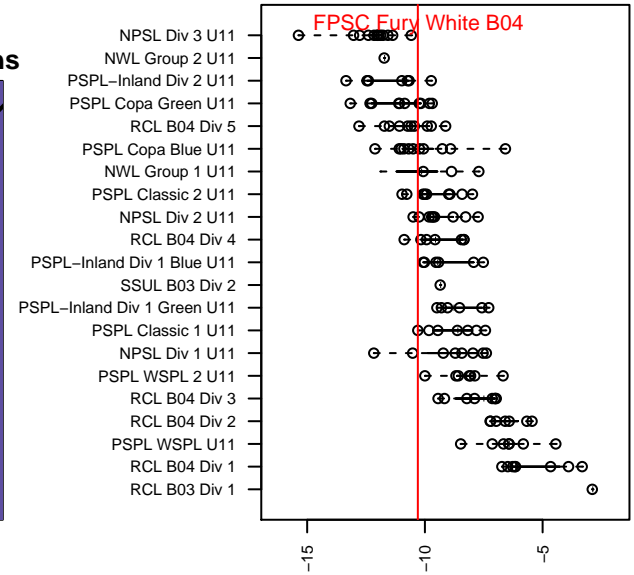

**attack and defense rating
relative to others at age
and all opponents in last 13 months**